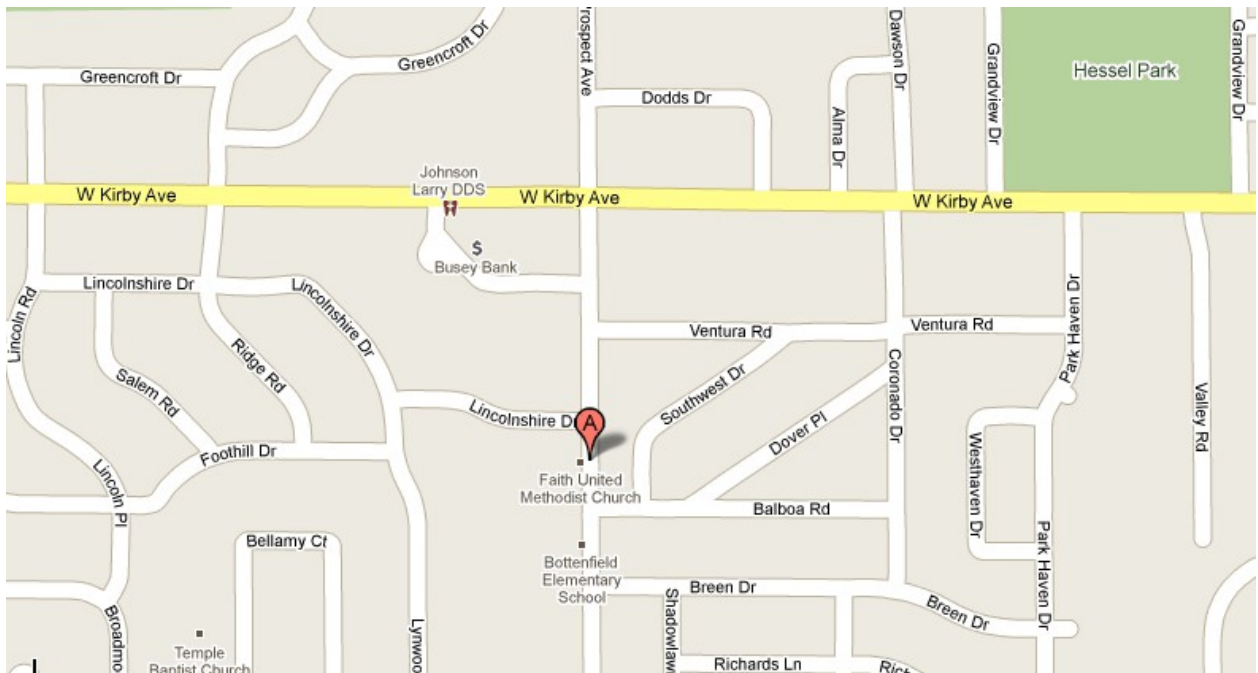

Location and Map to Central High School Trivia Night

Address:

Faith United Methodist Church
1719 S. Prospect Ave.
Champaign, IL 61820

Link to Google Map:

<http://maps.google.com/maps/place?cid=2207811892403103278&q=Faith+United+Methodist+Church&hl=en&cd=1&cad=src:pplink&ei=ka4qS7OQHpmWNcWTjPAI>