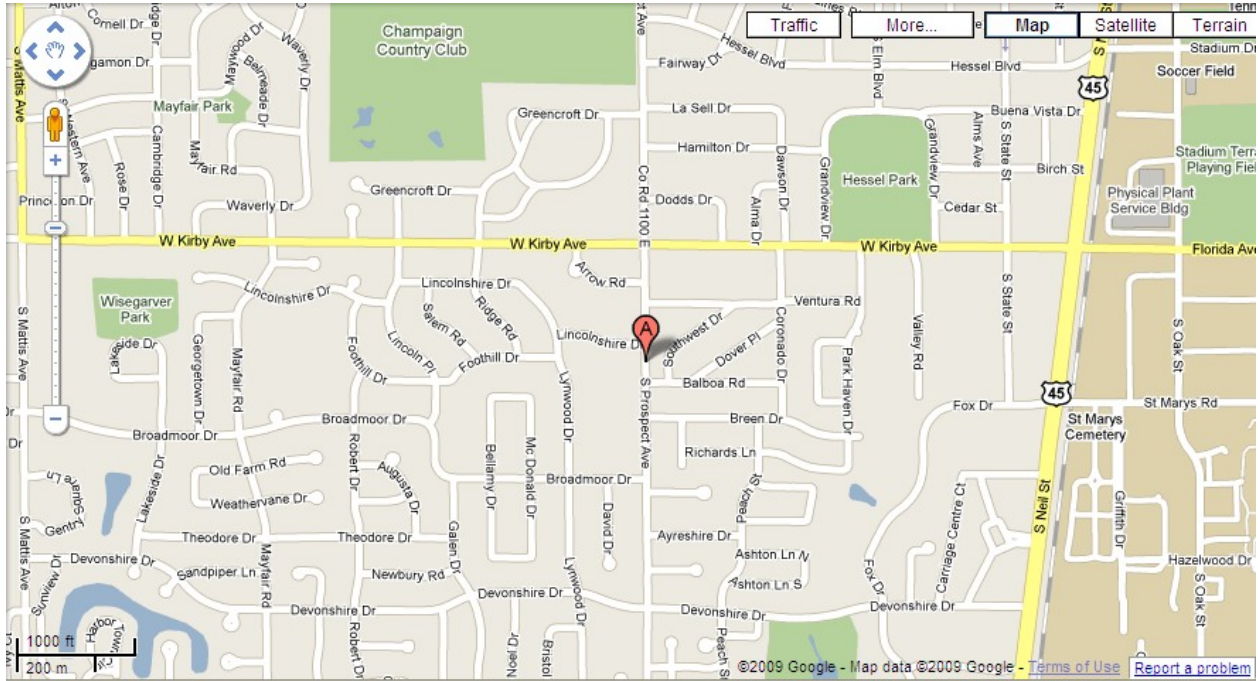

Location and Map to Central High School Trivia Night

Address:

Faith United Methodist Church
1719 S. Prospect Ave.
Champaign, IL 61820

Link to Google Map:

<http://maps.google.com/maps/place?cid=2207811892403103278&q=Faith+United+Methodist+Church&hl=en&cd=1&cad=src:pplink&ei=ka4qS7OQHpmWNcWTjPAI>